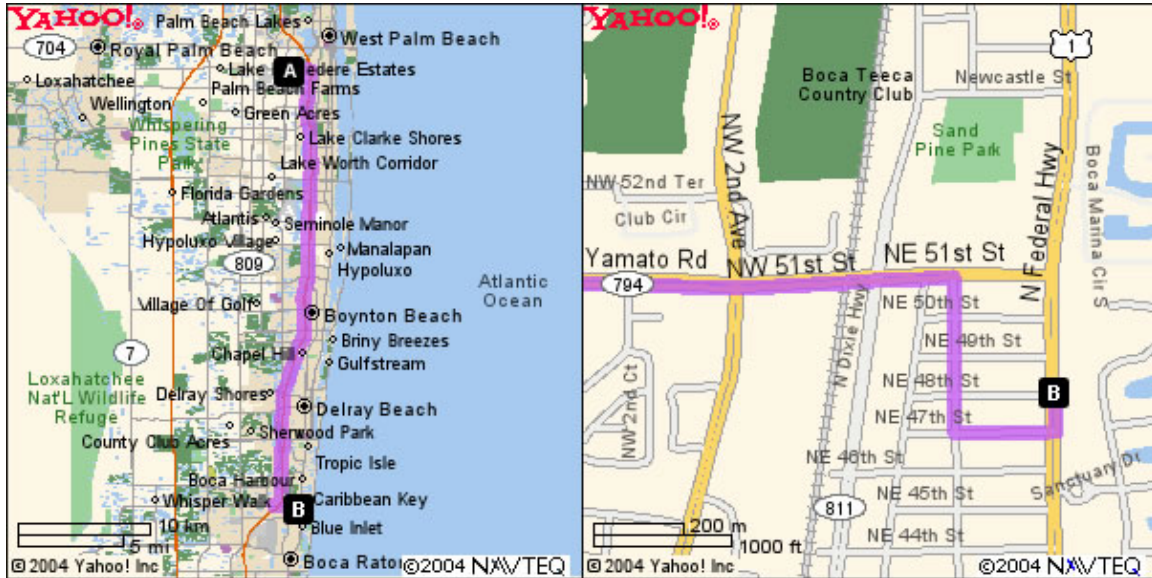

PALM BEACH INTERNATIONAL AIRPORT

TO

Skin Laser & Surgery Specialists

Sanctuary Medical Aesthetic Center

4800 N. Federal Highway

Suite C100

Boca Raton, FL 33431

561-886-0970

1.	Start going towards the AIRPORT EXIT - go 0.5 mi
2.	Continue on BELVEDERE RD - go 1.1 mi
3.	Bear right to take I-95 - go 20.4 mi
4.	Take exit #48 - go 0.5 mi
5.	Turn left on 51ST ST - go 1.0 mi
6.	Turn right on NE 5TH AVE - go 0.2 mi
7.	Turn left on NE 47TH ST - go 0.1 mi
8.	Turn left on US-1 NORTH - go 0.1 mi
9.	Arrive at 4800 N FEDERAL HWY, BOCA RATON , on the right