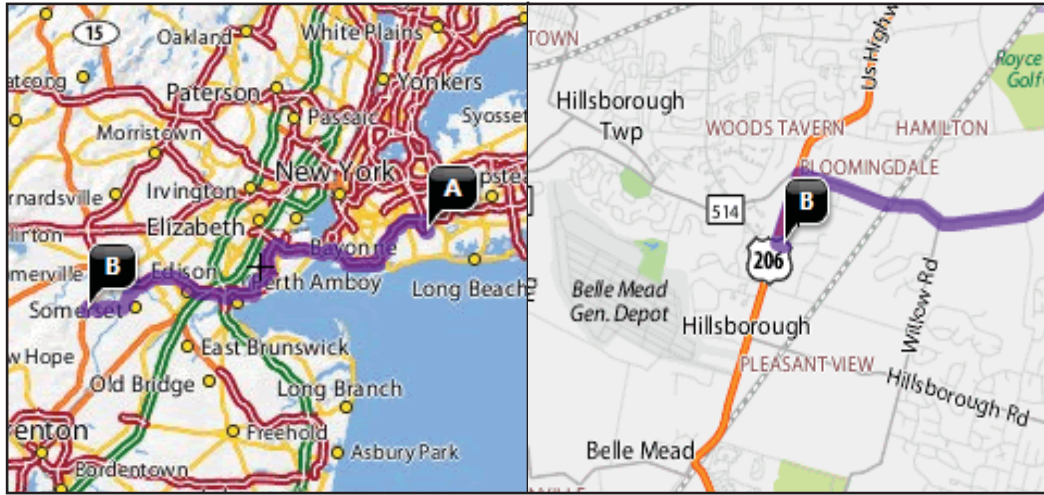

John F. Kennedy International Airport
to
The Hillsborough Office
105 Raider Blvd, Suite 203
Hillsborough, NJ 08844
(908) 359-8980

1.	Start going toward the airport exit
2.	Take ramp onto JFK EXPY toward AIRPORT EXIT/OTHER TERMINALS
3.	Take ramp onto NASSAU EXPY toward BELT PKWY WEST/VAN WYCK EXPWY (I-678)
4.	Take Left ramp onto BELT PKY W toward BELT PKWY WEST/VERRAZANO BR
5.	Take exit #3/STATEN ISLAND/VERRAZANO BR onto I-278 W toward LOWER LEVEL (Toll applies)
6.	Take exit #5/OUTERBRIDGE CR onto RT-440 S
7.	Take the OUTERBRIDGE CROSSING/NEW JERSEY/EXIT 1 exit onto RT-440 S
8.	Continue on I-287 N
9.	Take exit #10/EASTON AVE/NEW BRUNSWICK/S BOUND BROOK onto EASTON AVE(CR-527 N) toward S BOUND BROOK
10.	Turn Left on DAVIDSON AVE
11.	Turn Right on NEW BRUNSWICK RD
12.	Turn Left on ELIZABETH AVE(CR-621)
13.	Turn Right on AMWELL RD(CR-514)
14.	Turn Left on US HIGHWAY 206(US-206)
15.	Turn Left on RAIDER BLVD
16.	Arrive at 105 RAIDER BLVD, STE 203, HILLSBOROUGH, on the Right