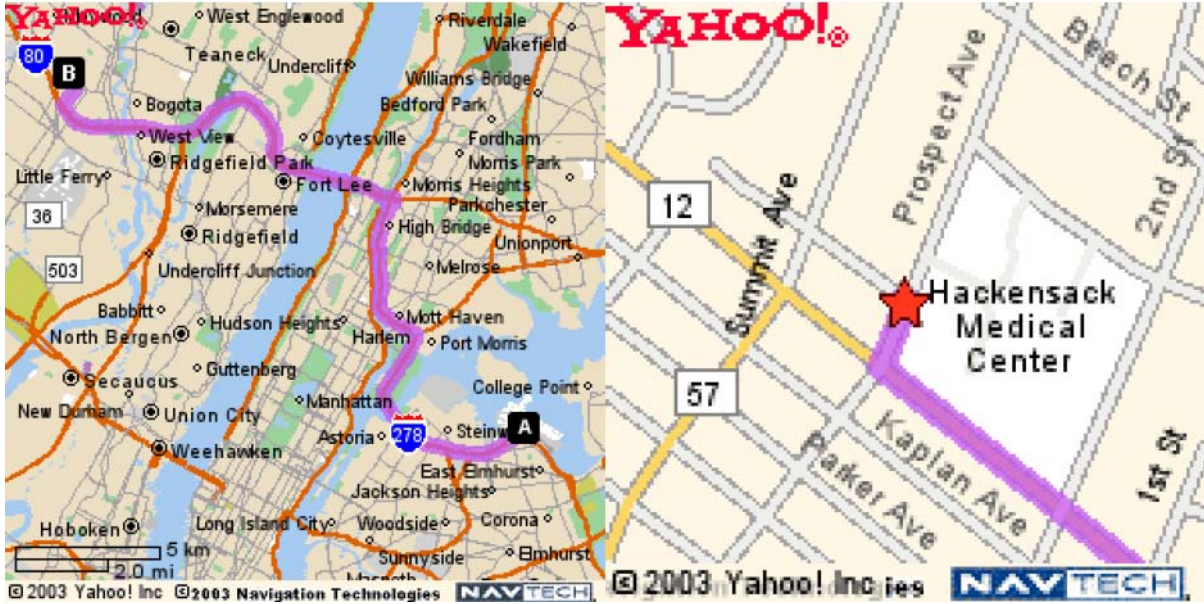

LAGUARDIA AIRPORT
TO
Hackensack Medical Plaza
20 Prospect Ave., Suite 702, Hackensack, NJ 07601
(201) 441-9890

1.	Start going toward the AIRPORT EXIT - go 0.2 mi
2.	Continue on LA GUARDIA RD - go 0.1 mi
3.	Bear RIGHT onto GRAND CENTRAL PKWY WEST - go 2.1 mi
4.	Merge onto I-278 EAST - go 3.2 mi
5.	Take LEFT exit #47 onto I-87 NORTH toward ALBANY - go 3.1 mi
6.	Take exit #7 onto I-95 SOUTH toward GEO WASHINGTON BR - go 5.8 mi
7.	Take exit #69 onto I-80 WEST toward GARDEN STATE PARKWAY/HACKENSACK - go 3.1 mi
8.	Take exit #64B toward NEWARK/HASBROUCK HTS - go 0.1 mi
9.	Turn on POLIFLY RD - go 0.6 mi
10.	Turn on ESSEX ST - go 0.3 mi
11.	Turn on PROSPECT AVE - go 0.1 mi
12.	Arrive at 20 PROSPECT AVE, HACKENSACK