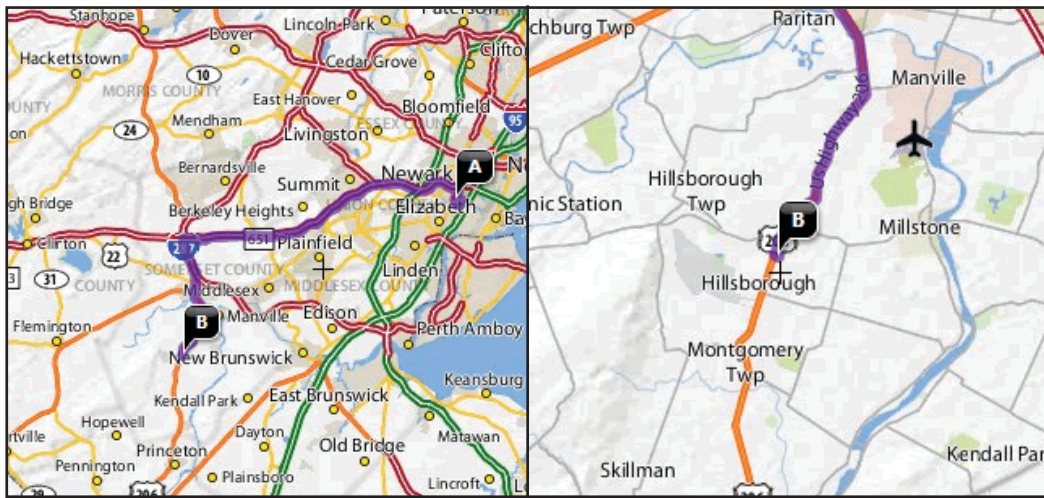

Newark International Airport
to
The Hillsborough Office
105 Raider Blvd, Suite 203
Hillsborough, NJ 08844
(908) 359-8980

1.	Start going toward the airport exit
2.	Take ramp onto I-78 W toward Garden State Parkway / Clinton
3.	Take exit #29 / Morristown (US-202) / Somerville (US-206) onto I-287 S toward US-202 S / US-206 S / Somerville
4.	Take left exit #17 / Somerville (US-22 W) / Flemington onto US-202 S
5.	Take ramp toward Somerville (US-206 S) / RT-28 / Princeton
6.	At traffic circle, take third exit onto US-206 S toward Princeton
7.	Turn left on Raider Road
8.	Arrive at 105 Raider Blvd, Suite 206, Hillsborough, on the right